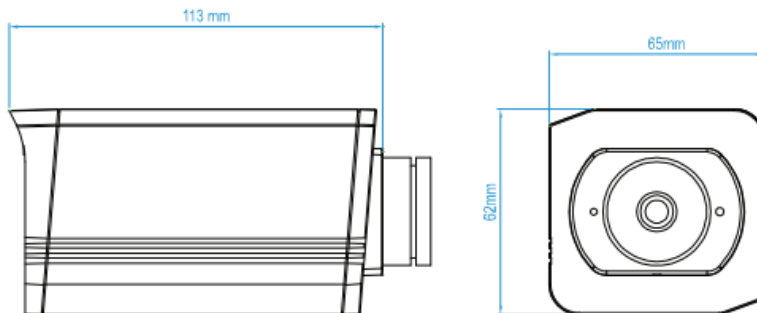

### SPECIFICATIONS

■ Network	
Network Compression	H.264 / MPEG4 / MJPEG
Multiple Video Streaming (Encode Modes, IPS, Resolution)	YES
LAN Port	YES
LAN Speed	10/100 Based-T Ethernet
Supported Protocols	DDNS, PPPoE, DHCP, NTP, SNTP, TCP/IP, ICMP, SMTP, FTP, HTTP, RTP, RTSP, RTCP, IPv4, Bonjour, UPnP, DNS, UDP, IGMP, QoS
ONVIF Compatible	YES
Frame Rate	30fps
Number of Online Users	10
Security	(1) Multiple user access levels with password (2) IP address filtering (3) Digest authentication
Remote Access	(1) Internet Explorer on Windows operating system (2) EagleEyes on iPhone, iPad & Android mobile devices
■ Camera	
Image Sensor	1/2.9" SONY H.R. image sensor
Video Resolution	1920 x 1080; 1280 x 720; 720 x 480; 352 x 240
Min Illumination	0.1 Lux / F1.5
Shutter Speed	1 / 60 (1/50) to 1 / 100,000 sec.

## SPECIFICATIONS (CONTINUED)

■ Camera	
S/N Ratio	More than 48dB (AGC off)
Lens	C/CS Mount (MBLF >= 5.8mm)
Viewing Angle	73.2°(Horizontal) / 47.4°(Vertical) / 85.4°(Diagonal) (Base on f3.8mm fixed Lens)
IR Shift	YES
White Balance	ATW
AGC	Auto
IRIS Mode	AES / DC Iris
POE	YES (IEEE 802.3af)
External Alarm I/O	YES
Microphone	YES
Line in	YES
Power Source (±10%)	12V / 1A
Operating Temperature	0°C~40°C
■ Others	
Mobile Surveillance	iPad / iPhone / Android mobile device
Motion Detection	YES
Event Notification	FTP / Email / SMS
RTC (real-time clock)	YES
Digital Pan / Tilt / Zoom	YES
Minimum Web Browsing Requirements	<ul style="list-style-type: none"> <li>• Intel core i3 or higher, or equivalent AMD</li> <li>• 2GB RAM</li> <li>• AGP graphics card, Direct Draw, 32MB RAM</li> <li>• Windows 7, Vista &amp; XP, DirectX 9.0 or later</li> <li>• Internet Explorer 7.x or later</li> </ul>

## DIMENSIONS\*\*

\*\* Dimensional tolerance: (± 5mm)