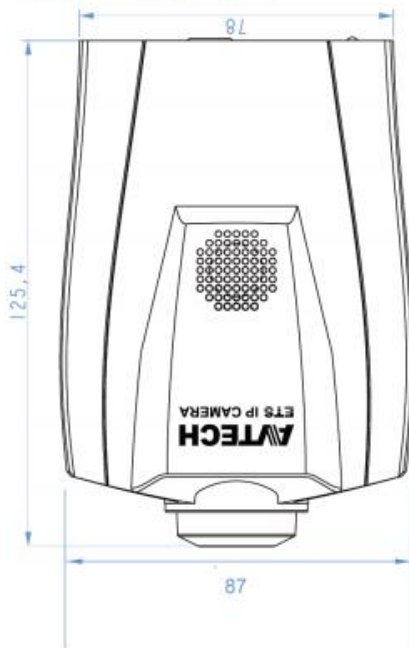

Dimensions (mm)

SPECIFICATIONS

■ Network	
Network Compression	H.264 / MPEG4 / MJPEG
Multiple Video Streaming (Encode Modes, IPS, Resolution)	YES
LAN Port	YES
LAN Speed	10/100 Based-T Ethernet
Supported Protocols	DDNS, PPPoE, DHCP, NTP, SNTP, TCP/IP, ICMP, SMTP, FTP, HTTP, RTP, RTSP, RTCP, IPv4, Bonjour, UPnP, DNS, UDP, IGMP, QoS
ONVIF Compatible	YES
Frame Rate	30fps
Number of Online Users	10
Security	(1) Multiple user access levels with password (2) IP address filtering (3) Digest authentication
Remote Access	(1) Internet Explorer on Windows operating system (2) EagleEyes on iPhone, iPad & Android mobile devices
■ Camera	
Image Sensor	1/2.9" SONY H.R. image sensor
Video Resolution	1080P to QVGA
Min Illumination	0.1 Lux / F1.5, 0 Lux (LED ON)
S/N Ratio	More than 48dB (AGC off)
Lens	f3.8mm / F1.5
Viewing Angle	73.2°(Horizontal) / 47.4°(Vertical) / 85.4°(Diagonal)
IR LED	YES
IR Effective Range	Up to 10 meters
IR Shifter	YES
LED Indication	YES
White Balance	ATW
AGC	Auto
IRIS Mode	AES
POE	YES (IEEE 802.3af)
External Alarm I/O	YES
Microphone	YES
Speaker	YES
Power Source (±10%)	12V / 1A
Operating Temperature	0°C~40°C
Dimensions (mm)**	126(L) x 87(W) x40 (H)
■ Others	
Mobile Surveillance	iPad / iPhone / Android mobile device
RTC (real-time clock)	YES
Motion Detection	YES
Digital Pan / Tilt / Zoom	YES
Event Notification	FTP / Email
Minimum Web Browsing Requirements	<ul style="list-style-type: none"> • Pentium 4 CPU 1.3 GHz or higher, or equivalent AMD • 256 MB RAM • AGP graphics card, Direct Draw, 32MB RAM • Windows 7, Vista & XP, DirectX 9.0 or later • Internet Explorer 7.x or later

* The specifications are subject to change without notice. ** Dimensional tolerance: (± 5mm)