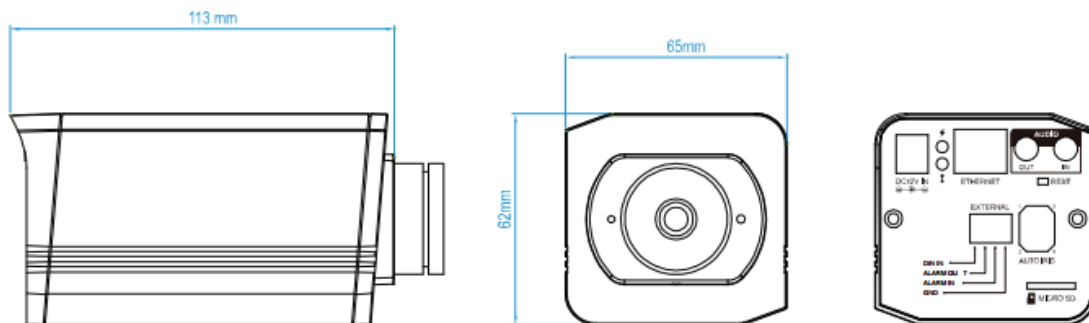

SPECIFICATIONS

■ Network	
Network Compression	H.264 / MJPEG
Multiple Video Streaming (Encode Modes, IPS, Resolution)	YES
LAN Port	YES
LAN Speed	10/100 Based-T Ethernet
Supported Protocols	DDNS, PPPoE, DHCP, NTP, SNTP, TCP/IP, ICMP, SMTP, FTP, HTTP, RTP, RTSP, RTCP, IPv4, Bonjour, UPnP, DNS, UDP, IGMP, QoS
ONVIF Compatible	YES
Frame Rate	WDR 30 / 25 fps
Number of Online Users	10
Security	(1) Multiple user access levels with password (2) IP address filtering (3) Digest authentication
Remote Access	(1) Internet Explorer on Windows operating system (2) EagleEyes on iPhone, iPad & Android mobile devices
■ Camera	
Image Sensor	1/ 2.9" H.R. image sensor
Video Resolution	1920 x 1080; 720 x 480; 352 x 240
Min Illumination	0.1 Lux / F1.5

SPECIFICATIONS (CONTINUED)

■ Camera	
Shutter Speed	1 / 60 (1/50) to 1 / 100,000 sec.
S/N Ratio	More than 48dB (AGC off)
Lens Mount	C/CS Mount (MBLF >= 3.57mm)
Viewing Angle	73.2°(Horizontal) / 47.4°(Vertical) / 85.4°(Diagonal) (Base on f3.8mm fixed Lens)
IR Shift	YES
White Balance	ATW
AGC	Auto
IRIS Mode	AES / DC Iris
WDR	YES
POE	YES (IEEE 802.3af)
Micro SD Card Slot	YES
External Alarm I/O	YES
Microphone	YES
Line in / out	YES
Power Source (±10%)	12V / 1A
Operating Temperature	0°C~40°C
■ Others	
Mobile Surveillance	iPad / iPhone / Android mobile device
Motion Detection	YES
Event Notification	FTP / Email / SMS
RTC (real-time clock)	YES
Digital Pan / Tilt / Zoom	YES
Minimum Web Browsing Requirements	<ul style="list-style-type: none"> • Intel core i3 or higher, or equivalent AMD • 2GB RAM • AGP graphics card, Direct Draw, 32MB RAM • Windows 7, Vista & XP, DirectX 9.0 or later • Internet Explorer 7.x or later

*The specifications are subject to change without notice.

DIMENSIONS**

** Dimensional tolerance: (± 5mm)